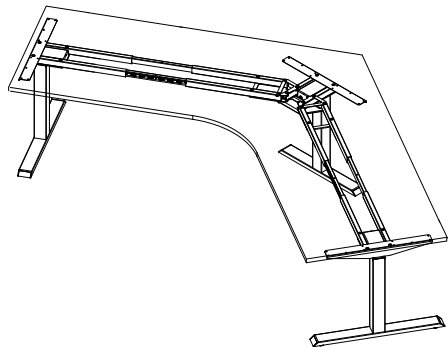

Steelforce Pro 372 SLS 120°

Single step, sit-stand, height electrically adjustable

Height (mm)	min. 690 / max. 1180
Stroke (mm)	490
Speed (mm/s)	39
Width (mm)	min. 1200 / max. 1400
Width XL (mm)	min. 1500 / max. 1800
Length of feet (mm)	750
Column size (mm)	70 x 70
Dynamic capacity (kg)	150
Noise dB(A)	<55
Power	V 220 - 240
Plug type	Replaceable
Gross Weight (kg)	51,5
Gross Weight XL (kg)	54

Legs, feet, top supports and crossbars made of powder-coated steel.
Soft start & stop function.
Spindle lifting system and low energy consumption.

Surface colour

Pure Silver	☐
Traffic White	☐
Jet Black	☒

Packing dimension single unit

Box 1. 945 x 275 x 168 (LxVxH - mm)
Box 2. 945 x 275 x 168 (LxVxH - mm)

Packing dimension pallet

1140 x 1130 x 970 (LxWxH - mm) (10 frames)
1140 x 1130 x 1140 (LxWxH - mm) (12 frames)

Accessories

Please see the accessories section to personalise your height adjustable frame.

Tested according to IEC 60335-1 by Intertek.

actiforce