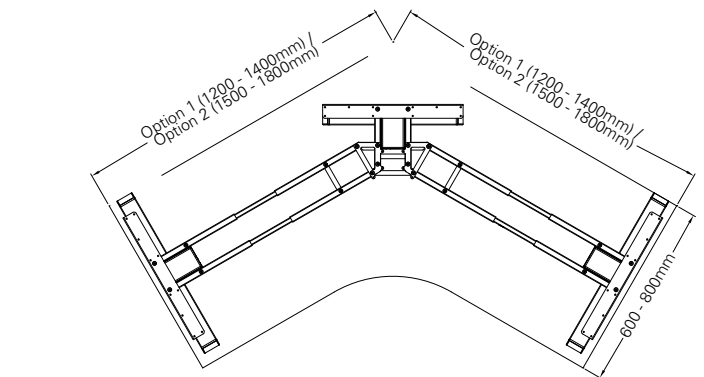

Steelforce Pro 372 SLS 120°

Single step, sit-stand, height electrically adjustable

Height (mm)	min. 690 / max. 1180
Stroke (mm)	490
Speed (mm/s)	39
Width (mm)	min. 1200 / max. 1400
Width XL (mm)	min. 1500 / max. 1800
Length of feet (mm)	750
Column size (mm)	70 x 70
Dynamic capacity (kg)	150
Noise dB(A)	<55
Power	V 220 - 240
Plug type	Replaceable
Gross Weight (kg)	51,5
Gross Weight XL (kg)	54

Legs, feet, top supports and crossbars made of powder-coated steel.
Soft start & stop function.
Spindle lifting system and low energy consumption.

Surface colour

Pure Silver	☐
Traffic White	☐
Jet Black	☒

Packing dimension single unit

Box 1. 945 x 275 x 168 (LxVxH - mm)
Box 2. 945 x 275 x 168 (LxVxH - mm)

Packing dimension pallet

1140 x 1130 x 970 (LxWxH - mm) (10 frames)
1140 x 1130 x 1140 (LxWxH - mm) (12 frames)

Accessories

Please see the accessories section to personalise your height adjustable frame.

Tested according to IEC 60335-1 by Intertek.

actiforce