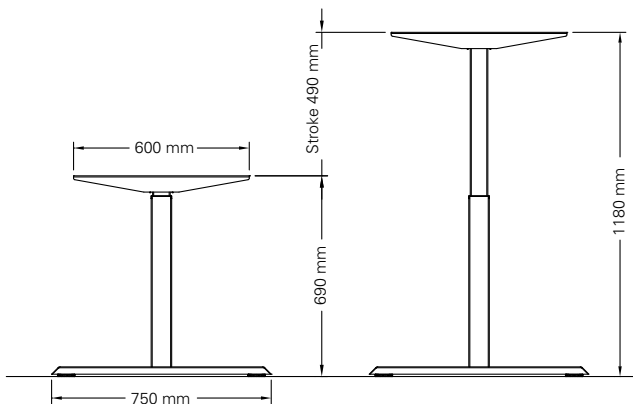

Steelforce Pro 372 SLS 120°

Single step, sit-stand, height electrically adjustable

Height (mm)	min. 690 / max. 1180
Stroke (mm)	490
Speed (mm/s)	39
Width (mm)	min. 1200 / max. 1400
Width XL (mm)	min. 1500 / max. 1800
Length of feet (mm)	750
Column size (mm)	70 x 70
Dynamic capacity (kg)	150
Noise dB(A)	<55
Power	V 220 - 240
Plug type	Replaceable
Gross Weight (kg)	51,5
Gross Weight XL (kg)	54

Legs, feet, top supports and crossbars made of powder-coated steel.
Soft start & stop function.
Spindle lifting system and low energy consumption.

Surface colour

Pure Silver	☐
Traffic White	☐
Jet Black	☒

Packing dimension single unit

Box 1. 945 x 275 x 168 (LxVxH - mm)
Box 2. 945 x 275 x 168 (LxVxH - mm)

Packing dimension pallet

1140 x 1130 x 970 (LxWxH - mm) (10 frames)
1140 x 1130 x 1140 (LxWxH - mm) (12 frames)

Accessories

Please see the accessories section to personalise your height adjustable frame.

Tested according to IEC 60335-1 by Intertek.

actiforce